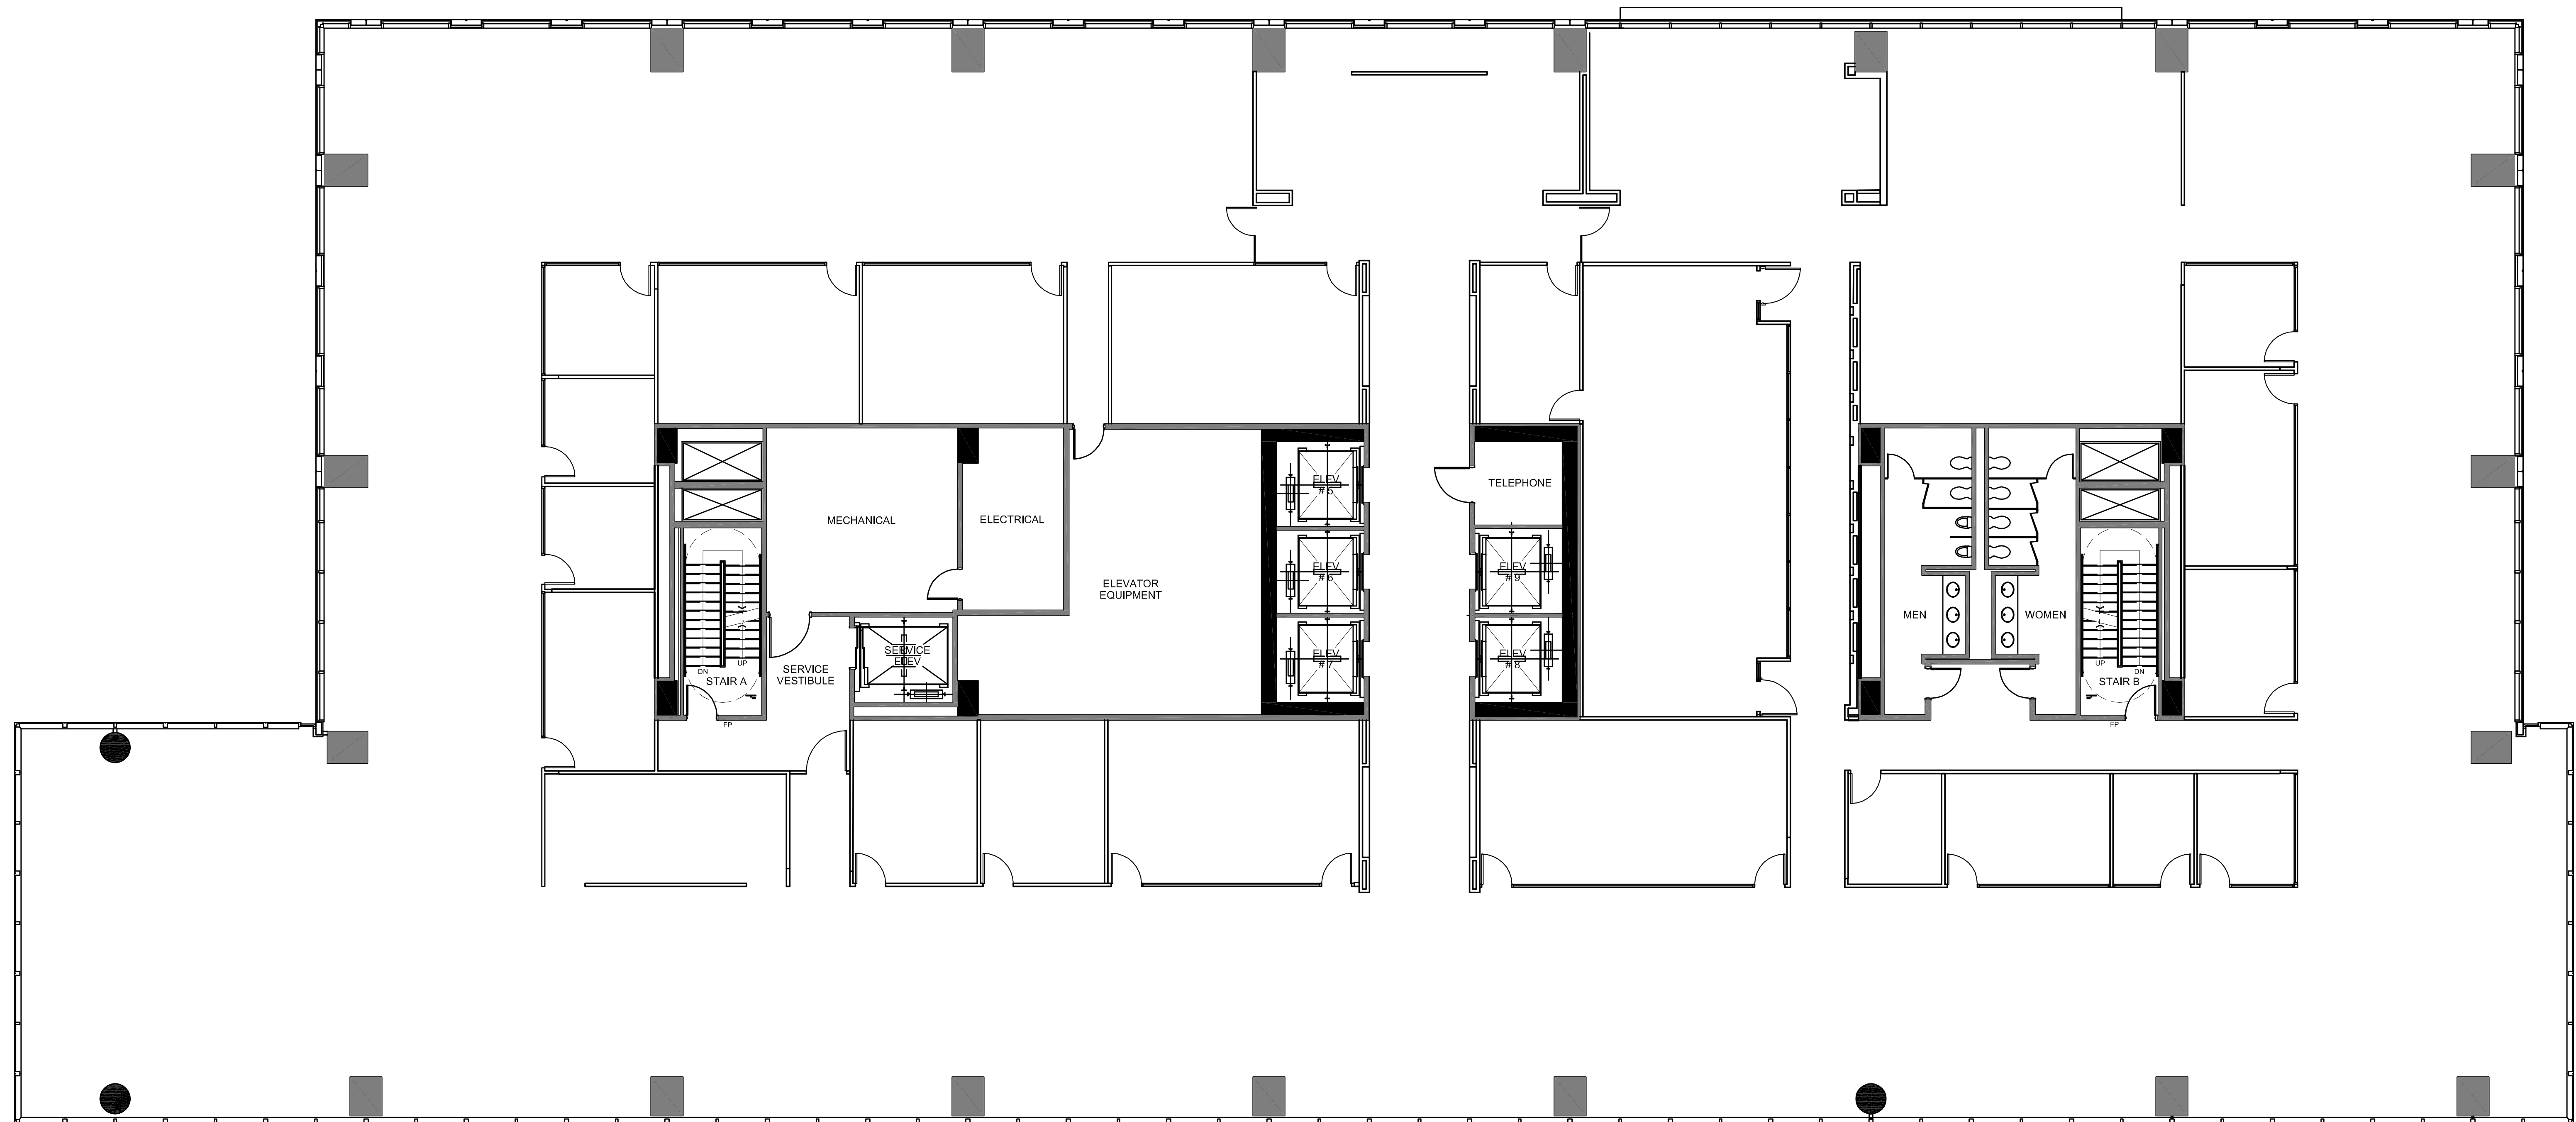

CITYWESTPLACE - BUILDING 4

SUITE 1200 26,479 RSF